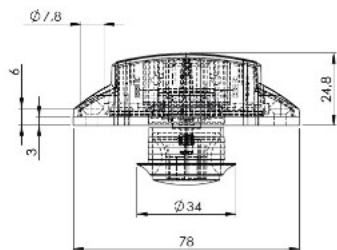

PRODUCT SHEET

Description:

Push Lock "RV", F/13-18 mm,"Round", NPL Plastic Knob & Brown Body, Inkl Steel L-Shaped Striking Plate

Item number:

14.03.048-0

Units	Box	Carton	HS Code	Barcode
Pcs.			8301300000	
				5704866520676