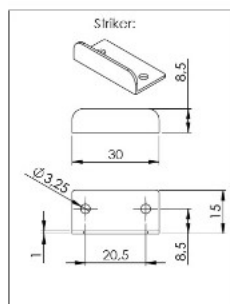

PRODUCT SHEET

Description:

Push Lock "RV", F/13-18 mm,"Round", NPL Plastic Knob & Brown Body, Inkl Steel L-Shaped Striking Plate

Item number:

14.03.048-0

Units	Box	Carton	HS Code	Barcode
Pcs.			8301300000	
				5704866520676