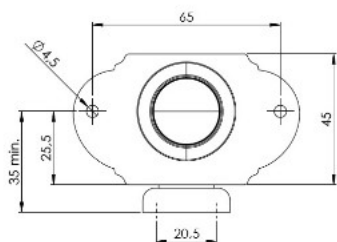

PRODUCT SHEET

Description:

Push Lock "RV", F/13-18 mm,"Round", NPL Plastic Knob & Brown Body, Inkl Steel L-Shaped Striking Plate

Item number:

14.03.048-0

Units	Box	Carton	HS Code	Barcode
Pcs.			8301300000	
				5704866520676