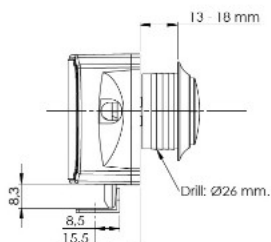

PRODUCT SHEET

Description:

Push Lock "RV", F/13-18 mm,"Round", NPL Plastic Knob & Brown Body, Inkl Steel L-Shaped Striking Plate

Item number:

14.03.048-0

Units	Box	Carton	HS Code	Barcode
Pcs.			8301300000	
				5704866520676